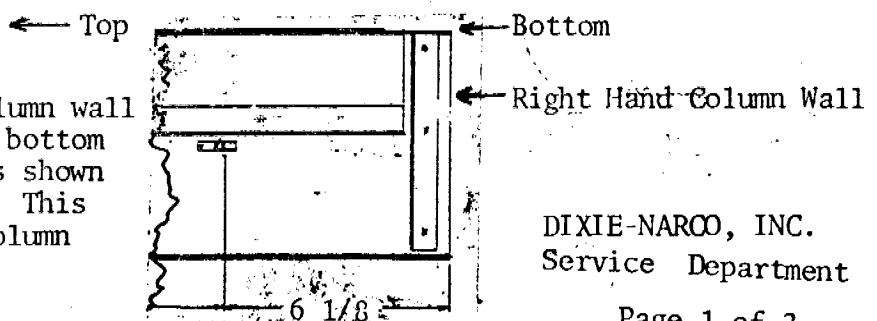

ORDER AS: B/M276,010,100.04 6 oz. Juice Can Kit

KIT CONSISTS OF: 1 C276,010,200.03 Column Wall - Right
(For 1 Column) 1 C276,010,100.03 Column Wall - Left

MODEL: DNCB 276/162-5, -6 or DNCB 368/216-7, -8 Both 1 1/4" Deeper

ORDER AS: B/M278,010,100.04 6 oz. Juice Can Kit

KIT CONSISTS OF: 1 C278,010,100.03 Column Wall - Right
(For 1 Column) 1 C278,010,200.03 Column Wall - Left

MODEL: DNCB 440/252-7, -8 1 1/4" Deeper

ORDER AS: B/M267,012,800.04 6 oz. Juice Can Kit

KIT CONSISTS OF: 1 C267,013,000.03 Column Wall - Right
(For 1 Column) 1 C267,012,900.03 Column Wall - Left

TO INSTALL DO THIS:

1. Move Bottle Guide out of way to rear of column.
2. Locate the "clips" which are welded to the back side of right kit wall. (Large flange is at rear of kit wall).
3. Align the "clips" with the existing slots in the right stack wall. There are 2 upper and 2 lower slots in each stack wall. Use the lower slots at each location for the right kit wall. Push into position (clip to slot) and secure.
4. To install left kit wall, repeat 2 and 3, using the upper slots.
5. Adjust sold out paddle by bending upward enough so that 6 oz. cans in kit walls will turn sold out lamp off.

IDENTIFICATION INFORMATION:

The lower part of a right hand column wall is shown. The dimension from the bottom to the first clip is 6 1/8" and is shown to assist in part identification. This same dimension on the left hand column wall is 8 1/8".

DIXIE-NARCO, INC.
Service Department